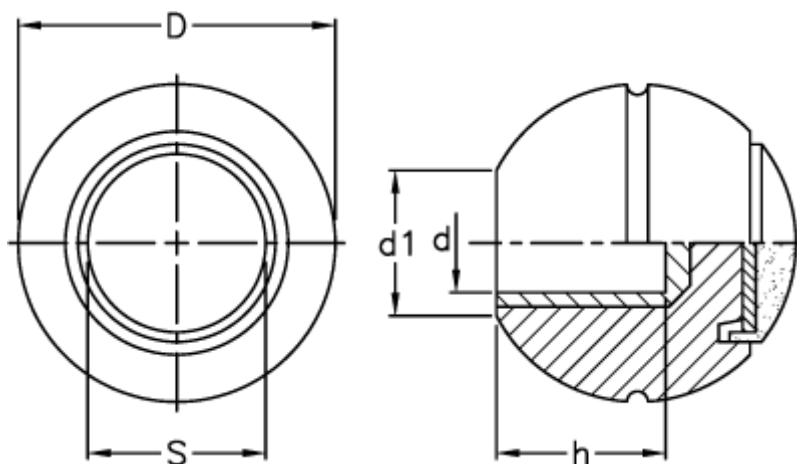

Article number: 2304055011

Description: E+G Knob w/transparent cap  
SH.35 N-10

## Measures

d = 10  
D = 35  
d1 = 15  
h = 18  
S = 20